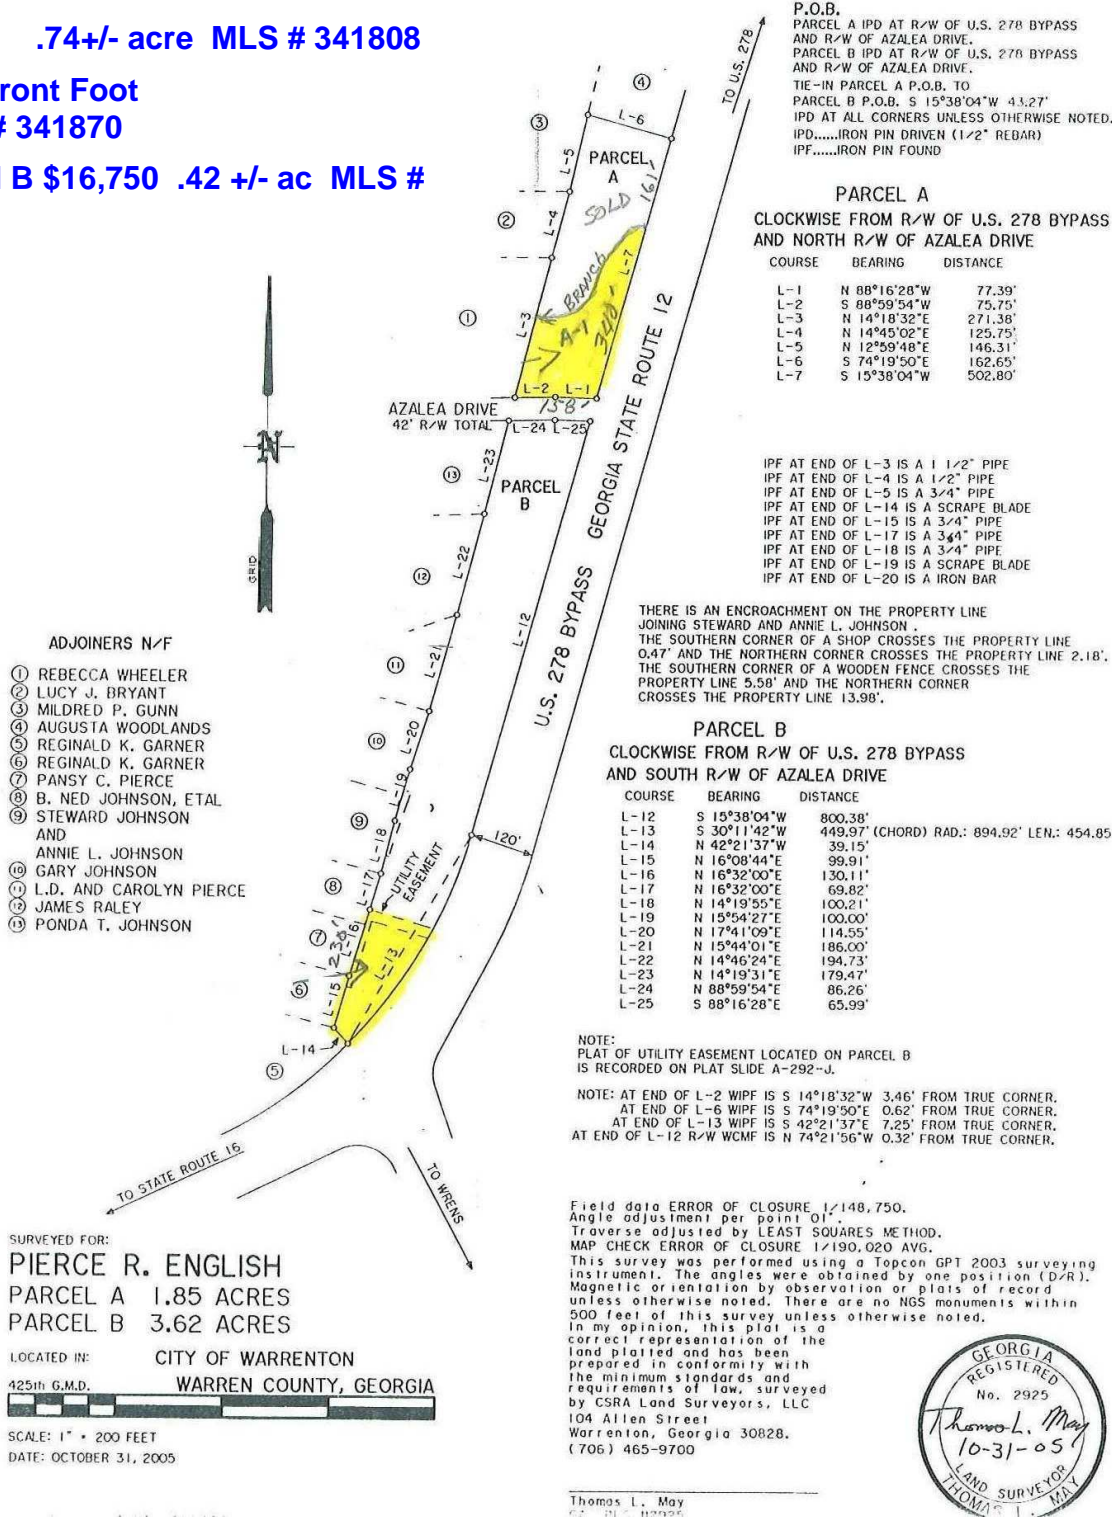

English Property

Hwy 80/Legion Drive Strip

Warrenton, GA 30828

- Parcel A-1 $35,500 .74+/- acre MLS # 341808
- Parcel B $200 Per Front Foot 3.20 +/- acres MLS# 341870
- South end of Parcel B $16,750 .42 +/- ac MLS # 341880

Zoned R-1

(The above data, although believed to be accurate, is not guaranteed by the listing company.)

PO Box 550 114 Main Street
Thomson, GA 30824
706-595-3216 or 800-637-0881
706-595-3244 Fax

www.wilsonrealtor.com or email realestate@wilsonrealtor.com

GARE Lic.# H - 11348